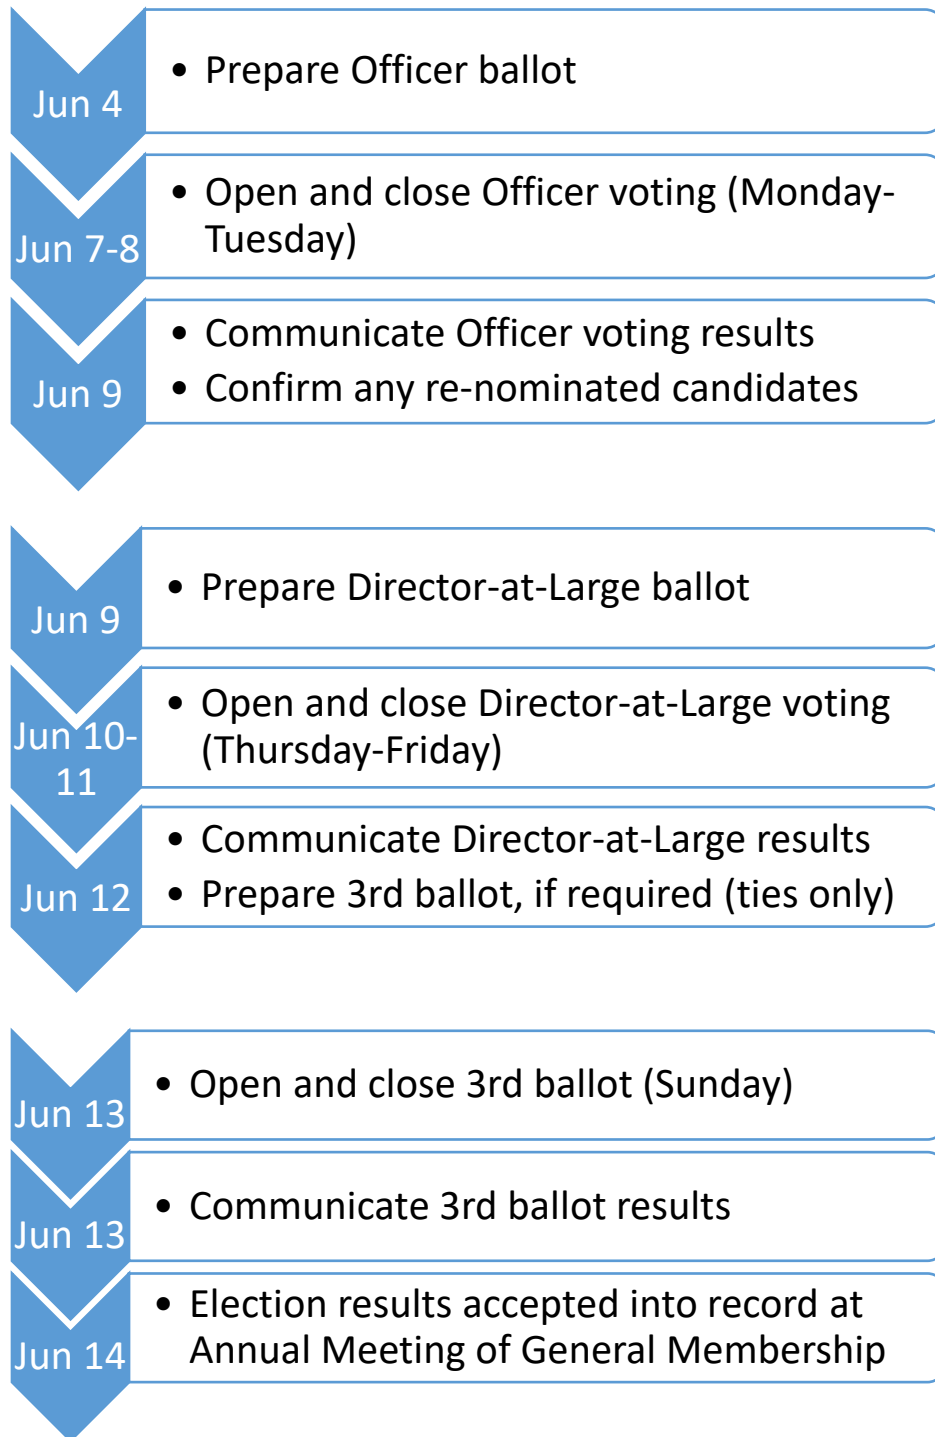

CRR Election Window Process Map (2027)

NOTE: Nominations close at least 3 business days prior to Election window start

START

FINISH