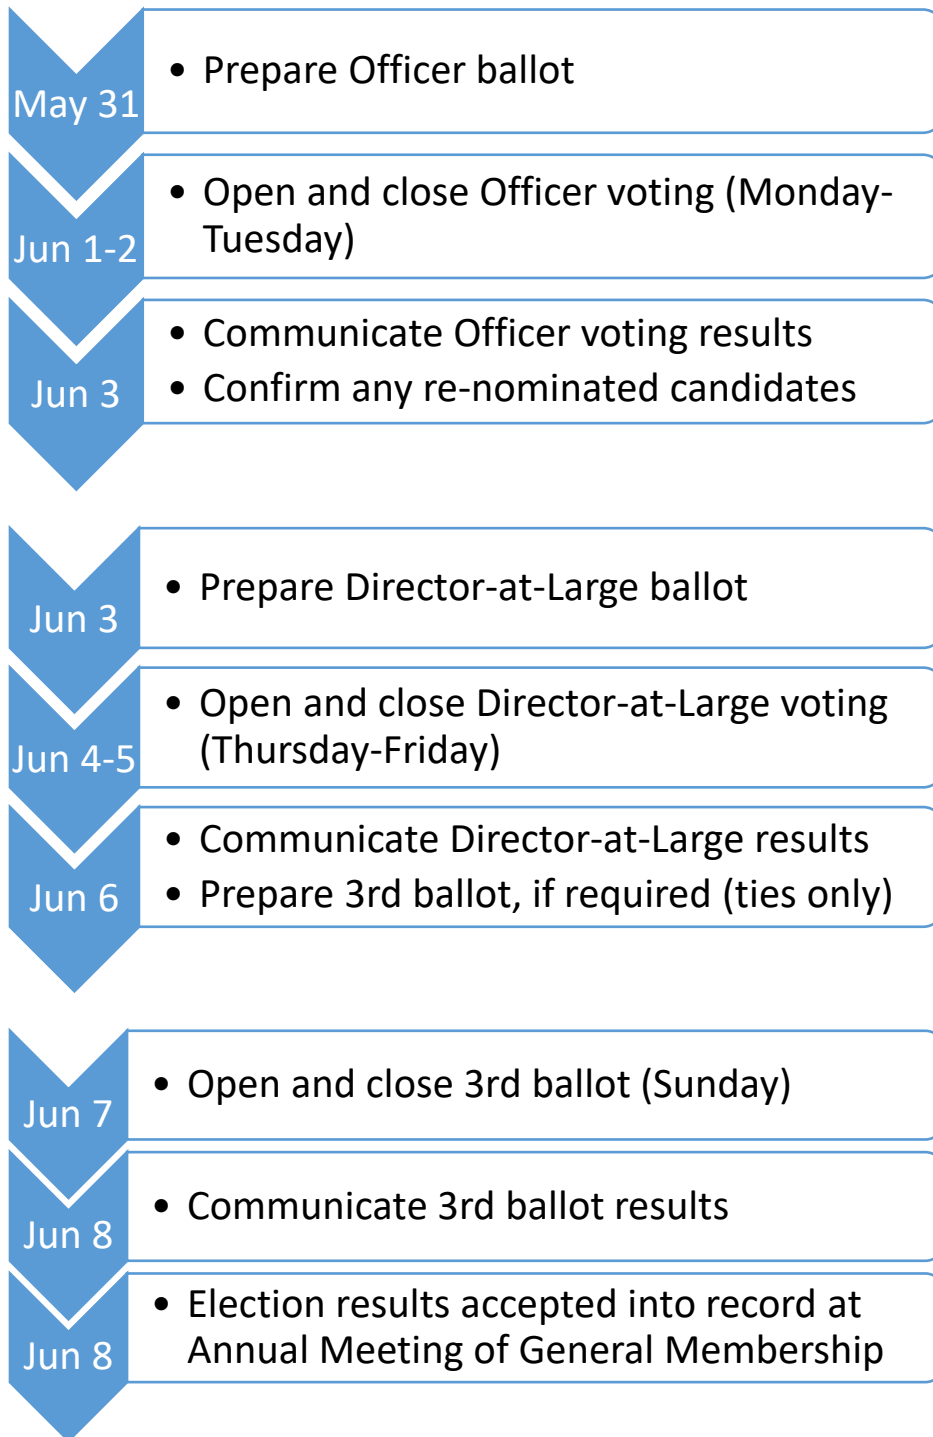

CRR Election Window Process Map (2026)

NOTE: Nominations close at least 3 business days prior to Election window start

START

FINISH