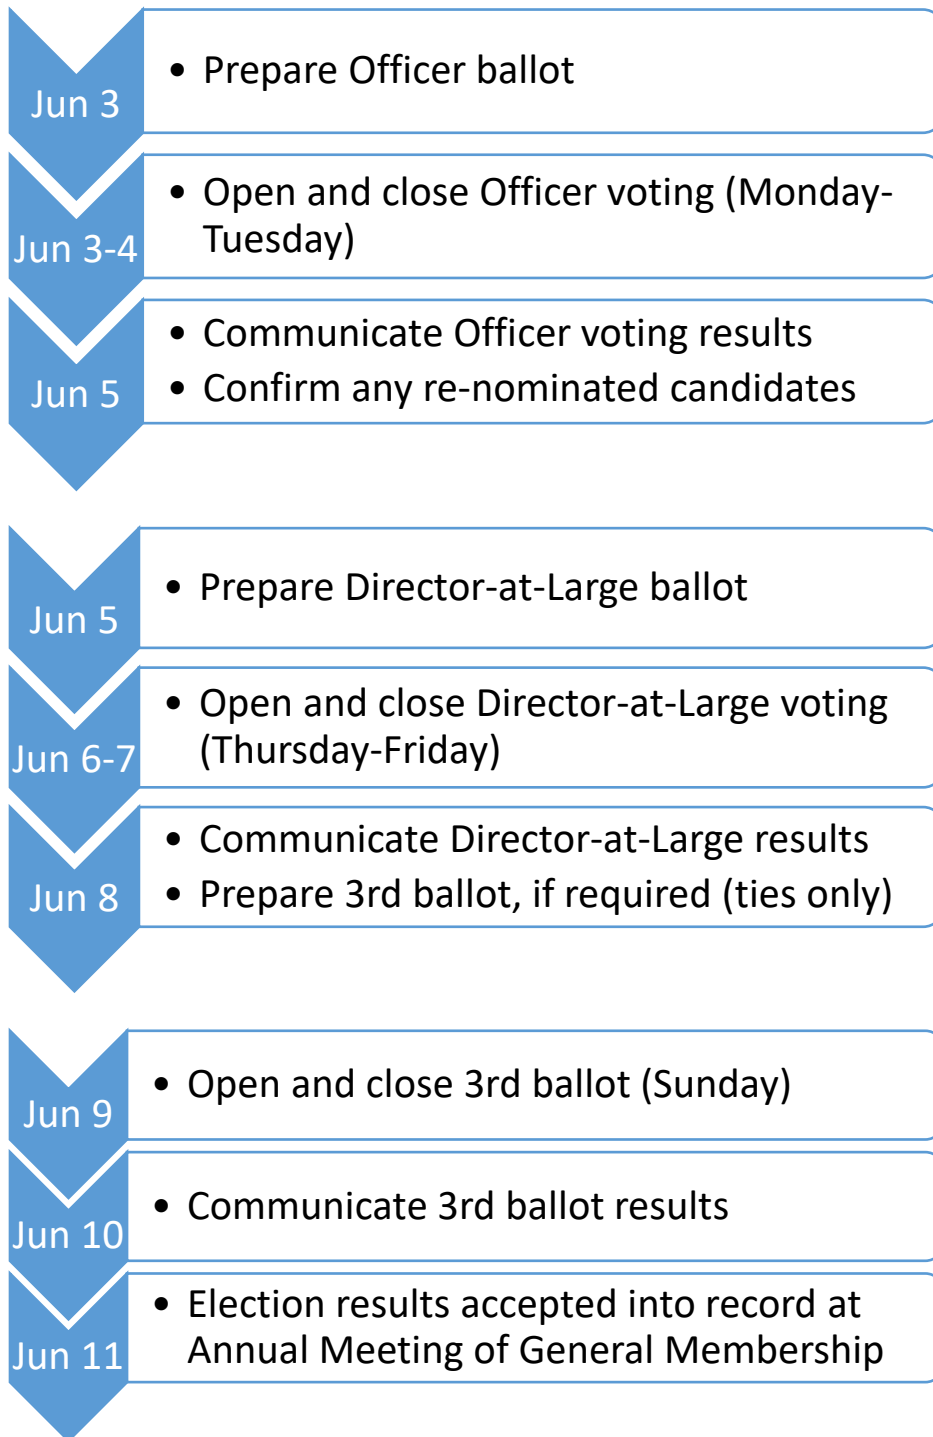

CRR Election Window Process Map (2024)

NOTE: Nominations close at least 3 business days prior to Election window start

START

FINISH